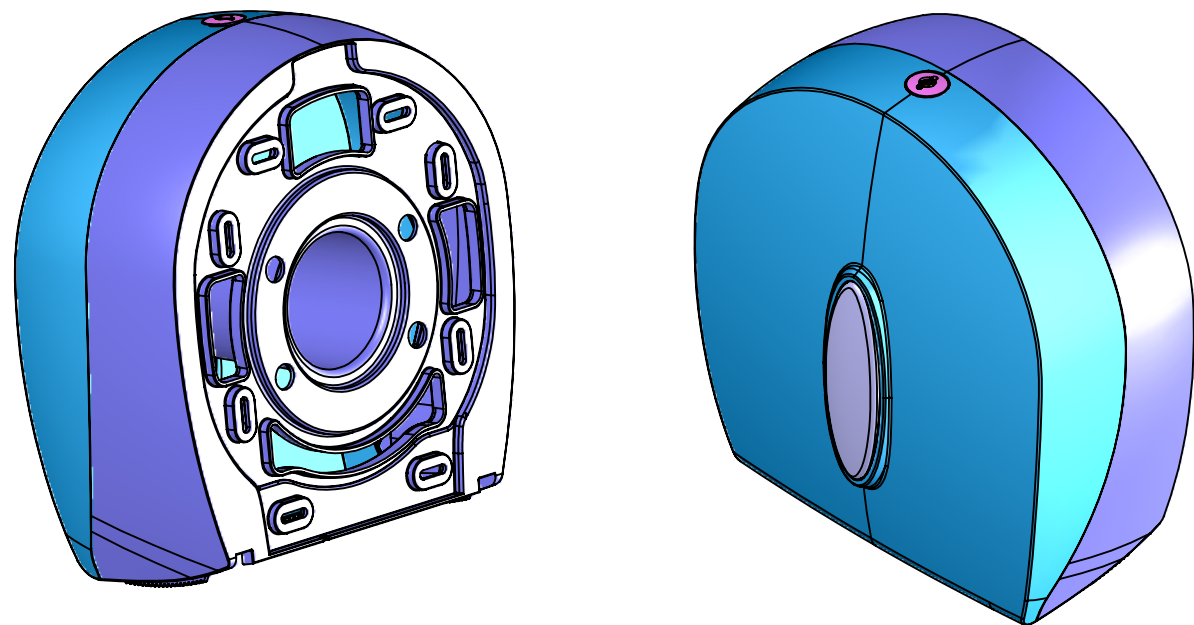

SCREW PATTERN

CORE SIZE

59009

9" SINGLE ROLL TISSUE DISPENSER