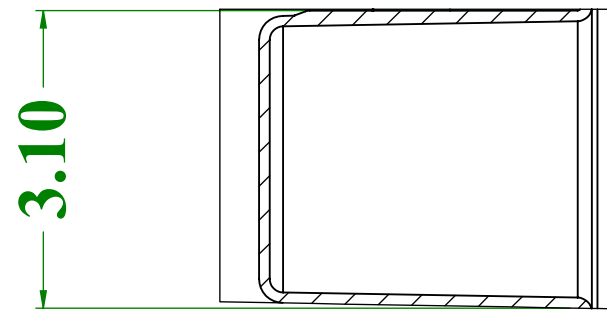

SCREW PATTERN

CORE SIZE

59009

9" SINGLE ROLL TISSUE DISPENSER