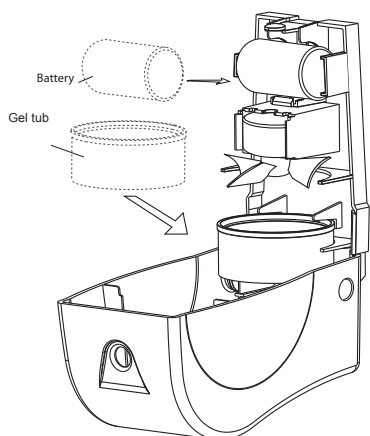

Georgia-Pacific™ Air Freshener Dispenser specification and mounting sheet

Gel Tub Loading:

1. Remove pull tab cover on gel tub by pulling round tab up and out.
2. Place gel tub on the bottom two support ribs. **Note:** the gel tub must be placed in open end up.
3. Close cover

Overall Dimensions:
Dispenser: 3.5" W x 7" H x 3.75" D

Overall Weight:
Dispenser: 0.56 lbs (0.3kg)

Capacity / Refill:
30 grams of Pacific Garden™ air freshener gel product.

Specifications:

For SKU # 53256, 53257 & 53287, the cover of the dispenser is constructed of high impact acrylic. For SKU # 53258, the cover of the dispenser is constructed of ABS with a decorative metal applique on the front surface. The back housing of the dispenser is constructed of ABS. The dispenser operates with 1 D-cell alkaline battery.

Mounting:

Position dispenser so the bottom is at least 7' from the floor. Remove backing from the adhesive tape and apply firm pressure. Screws can also be installed if additional support is required.

For questions or comments, please call
1-866-HELLO GP (435-5647)