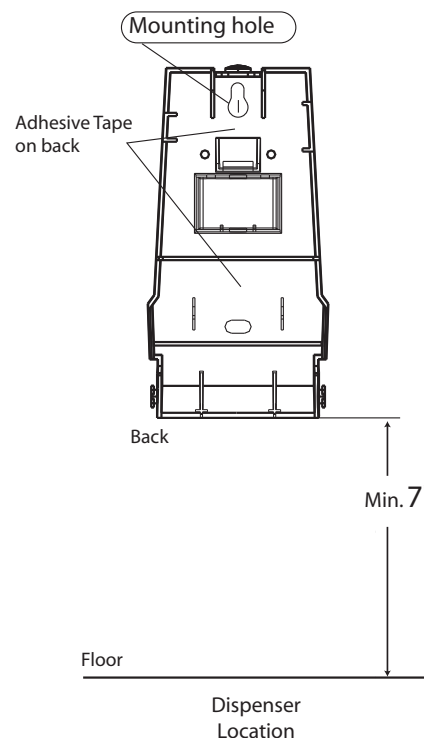

Georgia-Pacific™ Air Freshener Dispenser specification and mounting sheet

Gel Tub Loading:

1. Remove pull tab cover on gel tub by pulling round tab up and out.
2. Place gel tub on the bottom two support ribs. **Note:** the gel tub must be placed in open end up.
3. Close cover

Overall Dimensions:
Dispenser: 3.5" W x 7" H x 3.75" D

Overall Weight:
Dispenser: 0.56 lbs (0.3kg)

Capacity / Refill:
30 grams of Pacific Garden™ air freshener gel product.

Specifications:

For SKU # 53256, 53257 & 53287, the cover of the dispenser is constructed of high impact acrylic. For SKU # 53258, the cover of the dispenser is constructed of ABS with a decorative metal applique on the front surface. The back housing of the dispenser is constructed of ABS. The dispenser operates with 1 D-cell alkaline battery.

Mounting:

Position dispenser so the bottom is at least 7' from the floor. Remove backing from the adhesive tape and apply firm pressure. Screws can also be installed if additional support is required.

For questions or comments, please call
1-866-HELLO GP (435-5647)