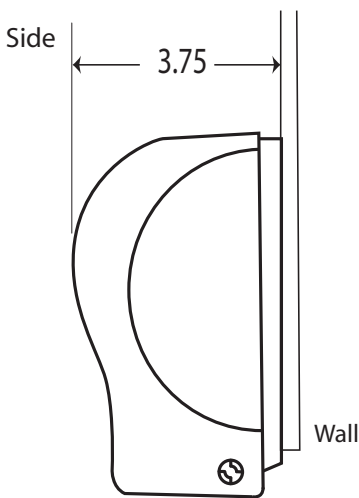

Georgia-Pacific™ Air Freshener Dispenser specification and mounting sheet

Gel Tub Loading:

1. Remove pull tab cover on gel tub by pulling round tab up and out.
2. Place gel tub on the bottom two support ribs. **Note:** the gel tub must be placed in open end up.
3. Close cover

Overall Dimensions:
Dispenser: 3.5" W x 7" H x 3.75" D

Overall Weight:
Dispenser: 0.56 lbs (0.3kg)

Capacity / Refill:
30 grams of Pacific Garden™ air freshener gel product.

Specifications:

For SKU # 53256, 53257 & 53287, the cover of the dispenser is constructed of high impact acrylic. For SKU # 53258, the cover of the dispenser is constructed of ABS with a decorative metal applique on the front surface. The back housing of the dispenser is constructed of ABS. The dispenser operates with 1 D-cell alkaline battery.

Mounting:

Position dispenser so the bottom is at least 7' from the floor. Remove backing from the adhesive tape and apply firm pressure. Screws can also be installed if additional support is required.

For questions or comments, please call
1-866-HELLO GP (435-5647)