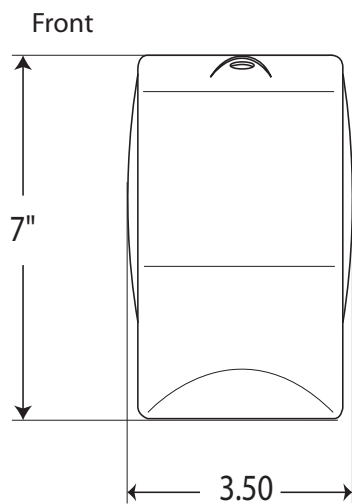

Georgia-Pacific™ Air Freshener Dispenser specification and mounting sheet

Gel Tub Loading:

1. Remove pull tab cover on gel tub by pulling round tab up and out.
2. Place gel tub on the bottom two support ribs. **Note:** the gel tub must be placed in open end up.
3. Close cover

Overall Dimensions:
Dispenser: 3.5" W x 7" H x 3.75" D

Overall Weight:
Dispenser: 0.56 lbs (0.3kg)

Capacity / Refill:
30 grams of Pacific Garden™ air freshener gel product.

Specifications:

For SKU # 53256, 53257 & 53287, the cover of the dispenser is constructed of high impact acrylic. For SKU # 53258, the cover of the dispenser is constructed of ABS with a decorative metal applique on the front surface. The back housing of the dispenser is constructed of ABS. The dispenser operates with 1 D-cell alkaline battery.

Mounting:

Position dispenser so the bottom is at least 7' from the floor. Remove backing from the adhesive tape and apply firm pressure. Screws can also be installed if additional support is required.

For questions or comments, please call
1-866-HELLO GP (435-5647)